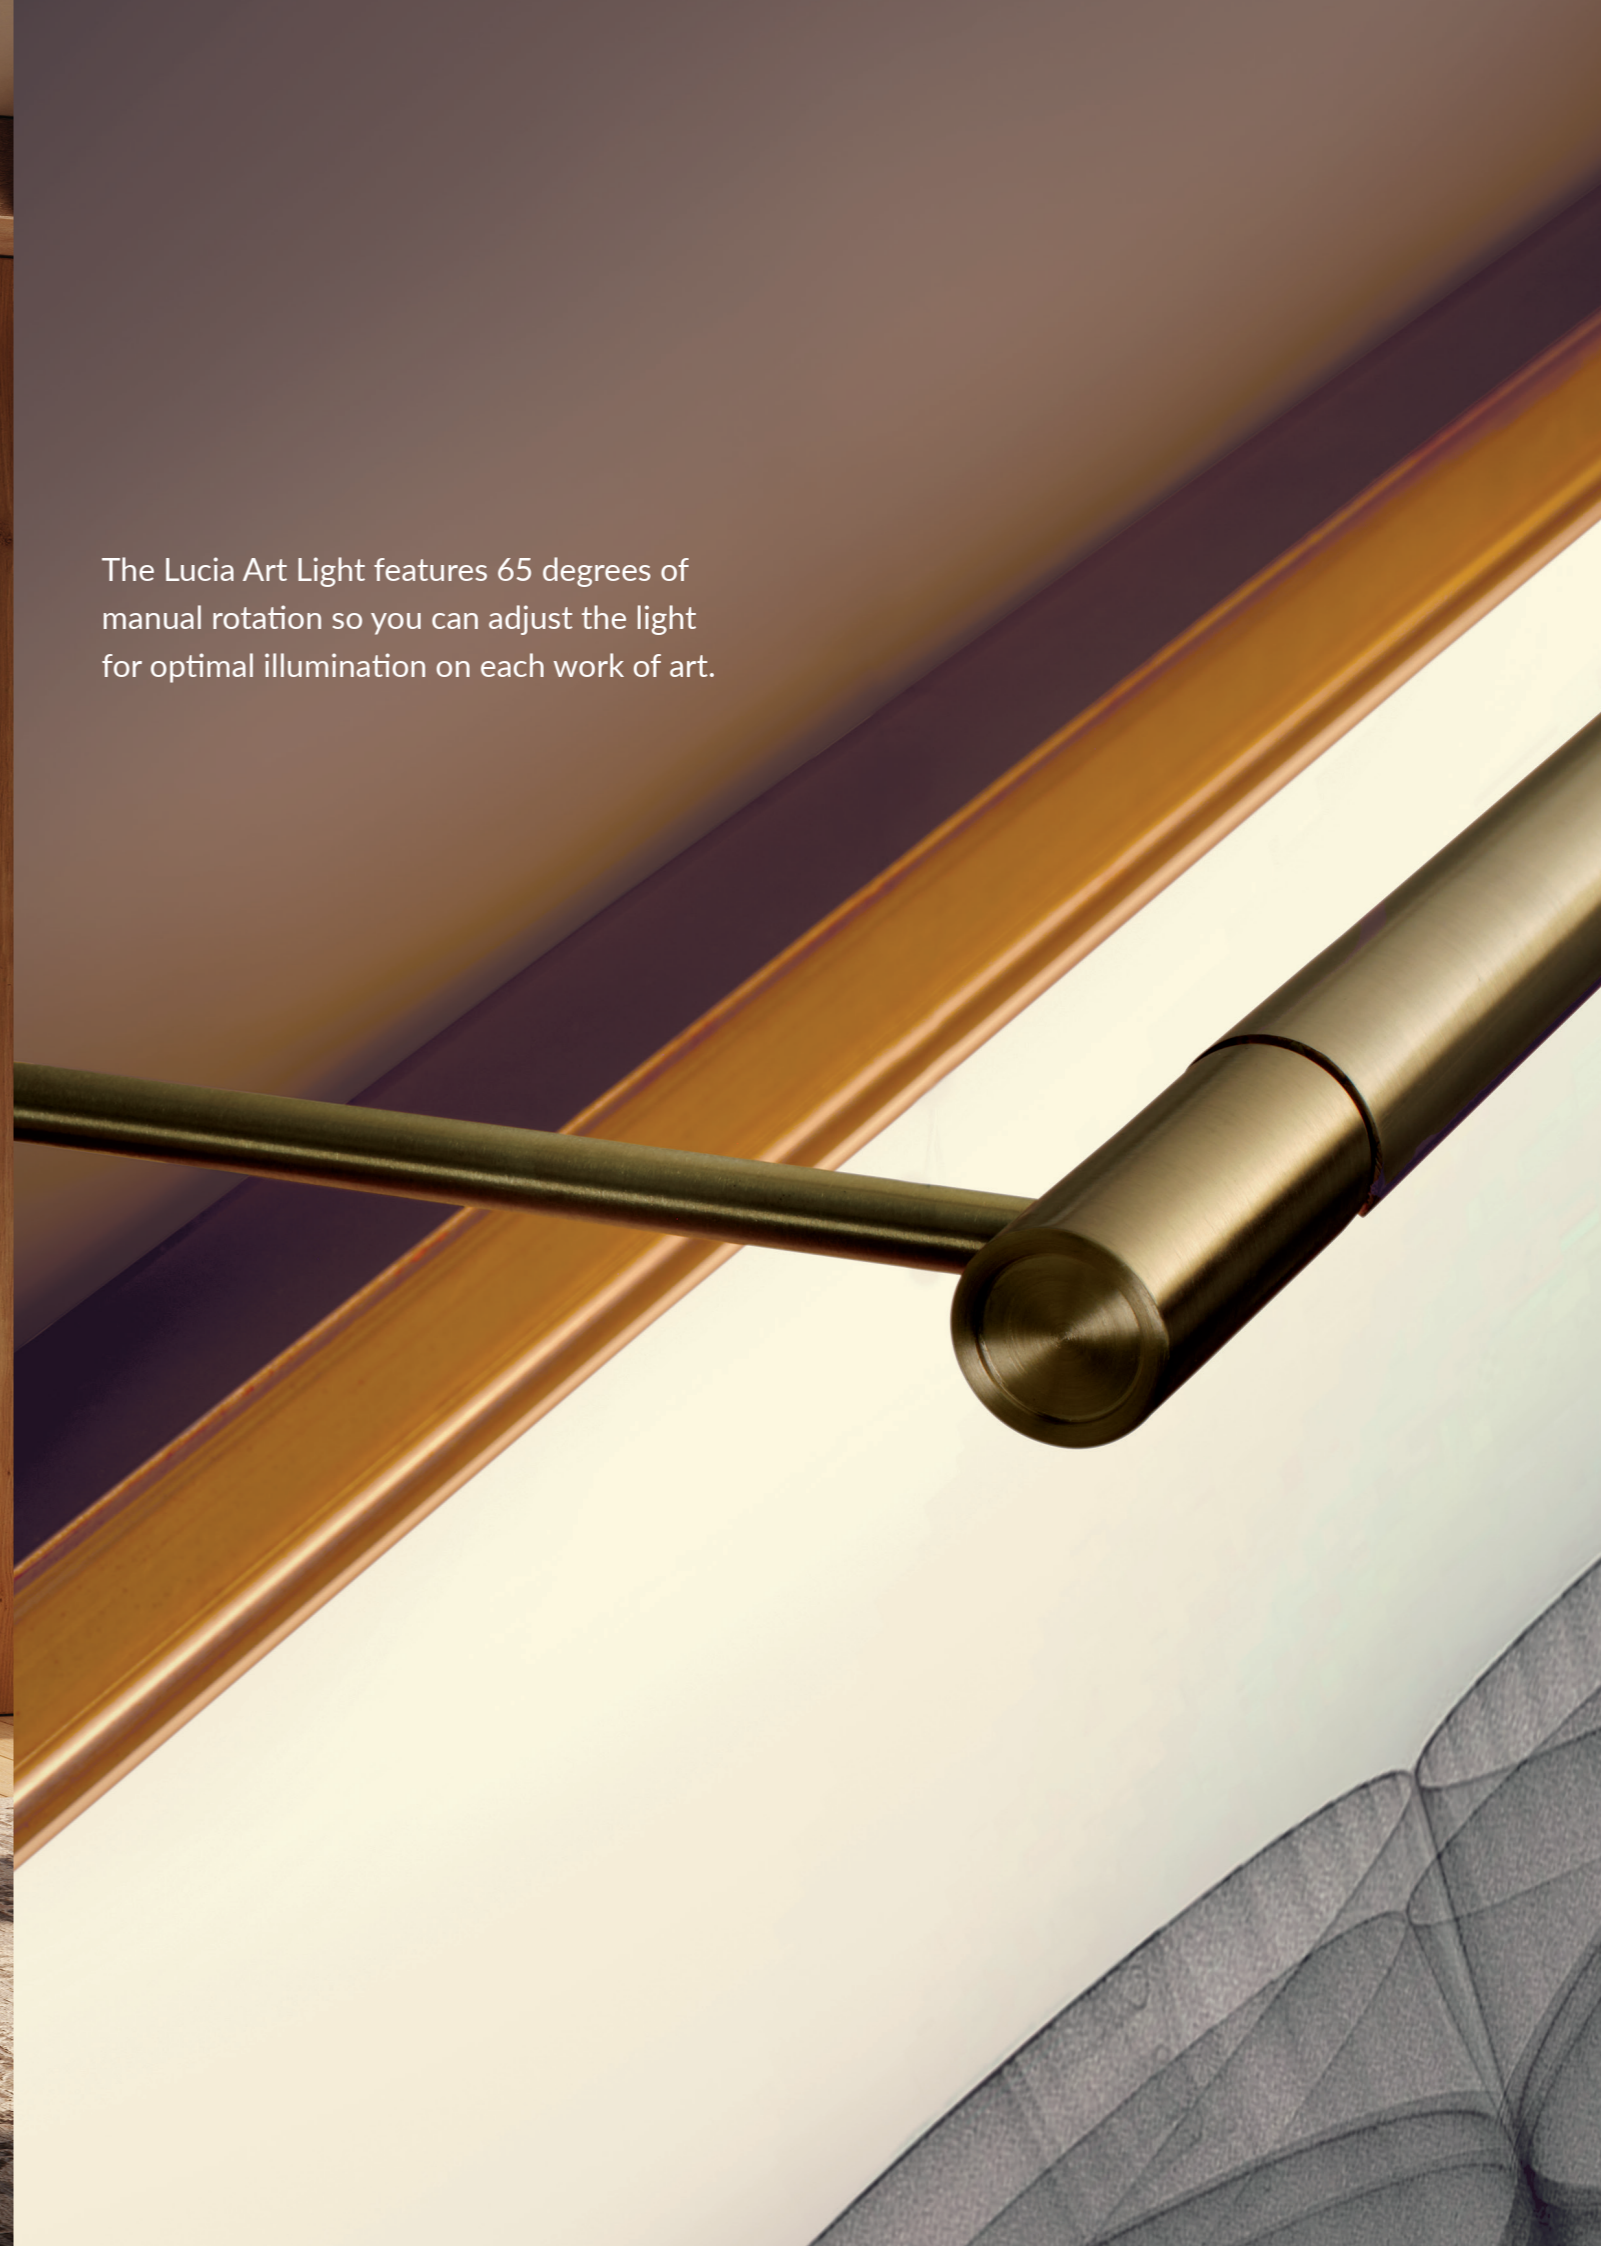

Featuring:

- 270-degree manual rotation, allowing you to position the light precisely where you want it.
- 90+ CRI, 2700K or 3000K LEDs.
- Light Bar has a half-round lens, creating a 1" round profile.

The Lucia fixtures are made in Colorado and are available in custom lengths and signature architectural bronze finishes.

24"/30"/36"/42"/48"

The Lucia Sconce can be manually rotated 270 degrees so you can place the light exactly where you need it for optimal illumination.

The Lucia Art Light was engineered with precision to redefine art illumination with cutting-edge LED technology and thoughtful design.

Featuring:

- Industry-leading, custom 98+ CRI, Museum Quality LEDs.
- No UV for the preservation of light-sensitive works.
- A dual-lens design casts a focused, soft light that enhances visual depth.
- The light bar's 65-degree rotation lets you direct the throw of light exactly where you want it.

Available in seven standard lengths and custom lengths upon request.

The Lucia Art Light features 65 degrees of manual rotation so you can adjust the light for optimal illumination on each work of art.