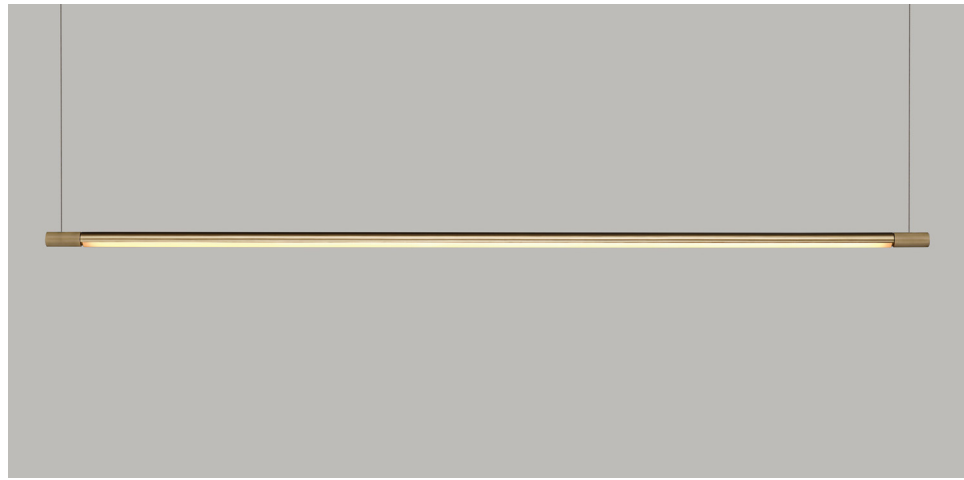

Lucia Pendant

boyd

Shown In Satin Bronze

Lucia Pendant

Introducing the Lucia Pendant—a minimal, slender profile crafted in architectural bronze, extending the Lucia Series’ hallmark of refined aesthetics and exceptional functionality. Available in versatile lengths of 4’, 5’, 6’, 8’, 10’, and 12’, this pendant integrates into any interior, delivering a sophisticated blend of style, scale, and performance.

5.9 kg

#C-10922

Standard 2700K/90+ CRI

25 total watts with ~2300 Fixture Lumens

L 72" x W 1" x H 1"

1829mm x 25mm x 25mm 15 lbs

6.8 kg

#C-10925

L 118" x W 1" x H 1"

2997mm x 25mm x 25mm 26 lbs

11.8 kg

#C-10927

Standard 2700K/90+ CRI

50 total watts with ~4600 Fixture Lumens

L 142" x W 1" x H 1"

3607mm x 25mm x 25mm 30 lbs

13.6 kg

NOTES

- All Fixtures are Universal 120-277V
- 3000K color temperature is available
- UL listed (or equivalent) for damp locations
- Uplight or downlight orientation
- Specify Height: 12" - 72" (304-1828mm)
- Canopy: 4½" dia x 1/2" (114 x 13mm) + 2" Medallions (51mm)
- Custom & longer lengths can be designed upon request.
- The lamps standard in this fixture can be dimmed with 0-10v, ELV or MLV style dimmers.
- 3000k LEDs available upon request.
- Both stem and coax versions can be rotated 270 degrees, but the coax version will have a set screw to maintain the placement of the orientation.
- *Drivers must be mounted remotely.*