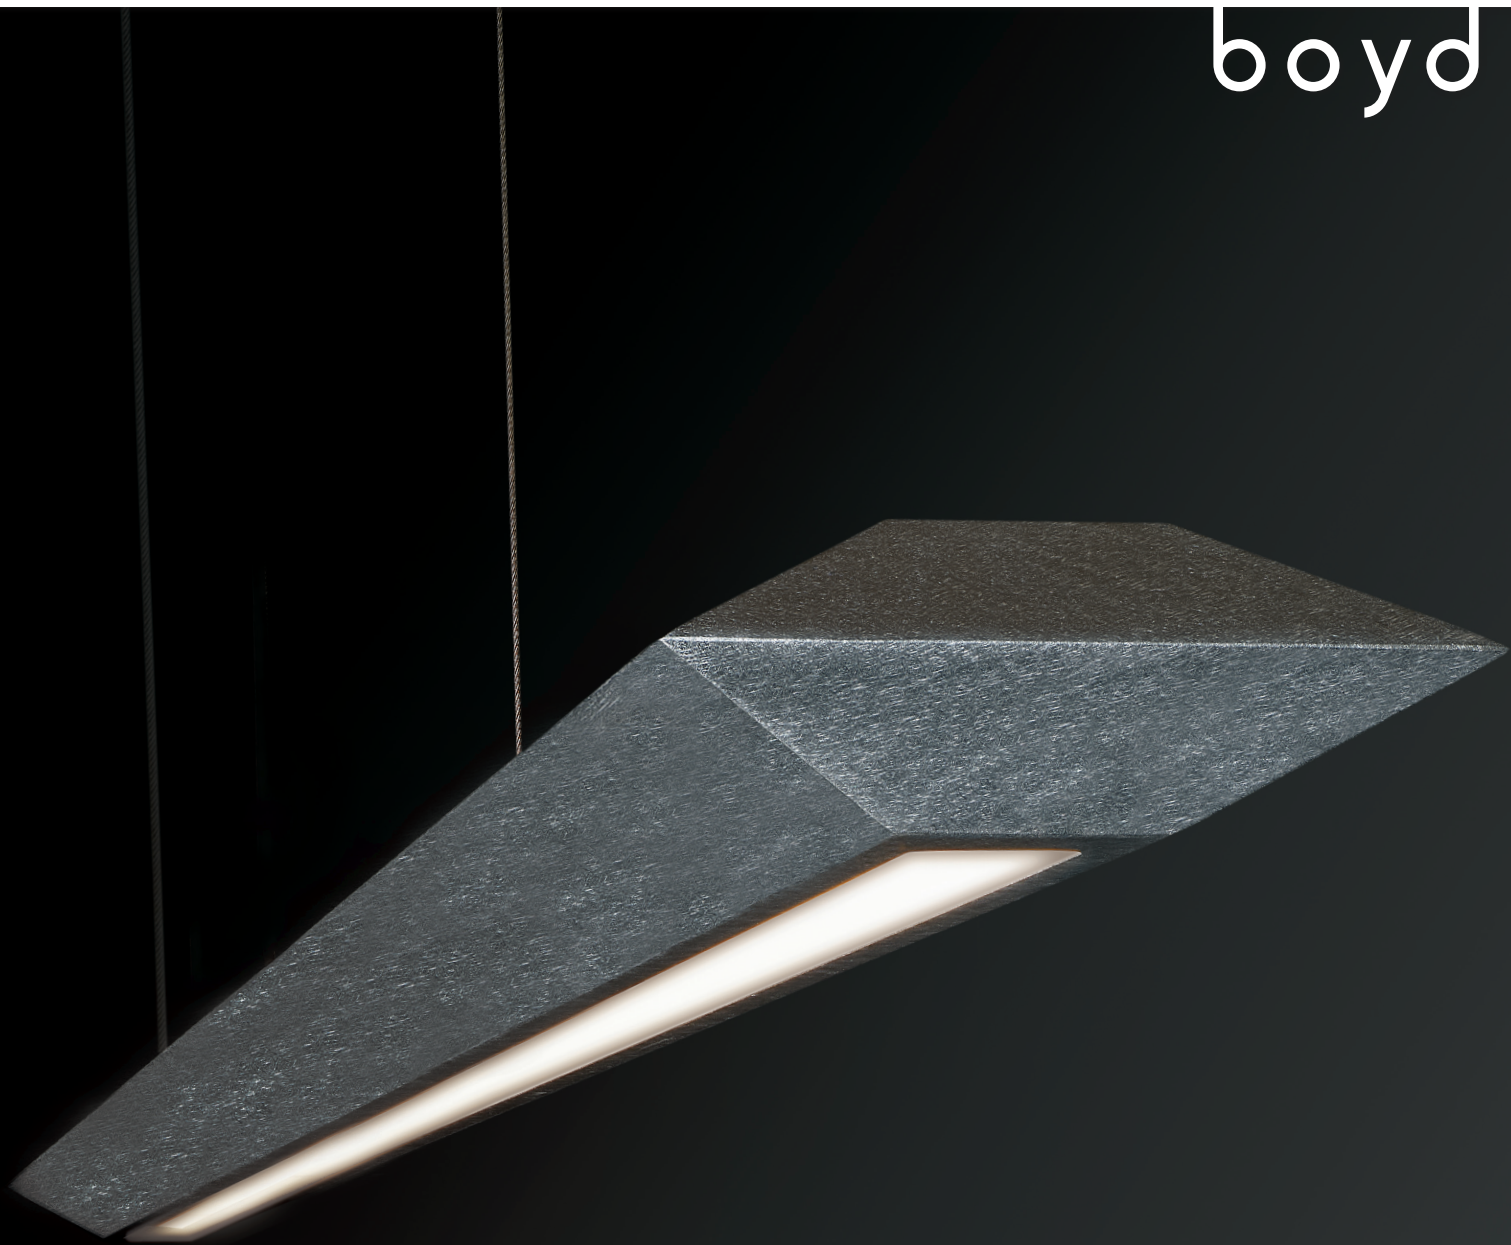

Stealth Pendant

boyd

Shown In Gossamer Aluminum

Stealth Pendant

Designed by Schuyler Sweet, the Stealth Pendant is machined from aluminum creating a slender modern form defined by crisp contours and angles. Available in various standard lengths, the Stealth Pendant provides evenly distributed performance illumination on to surfaces below and above. Ideal for kitchen islands, dining tables, and contemporary interior settings.

MATERIAL

Aluminum

FINISHES

Black Granite, Dark Bronze, Gossamer Aluminum, Light Bronze.

LAMPING/ DIMENSIONS

#C-10869

Standard 3000K/90+ CRI

43 total watts ~3600 Fixture Lumens