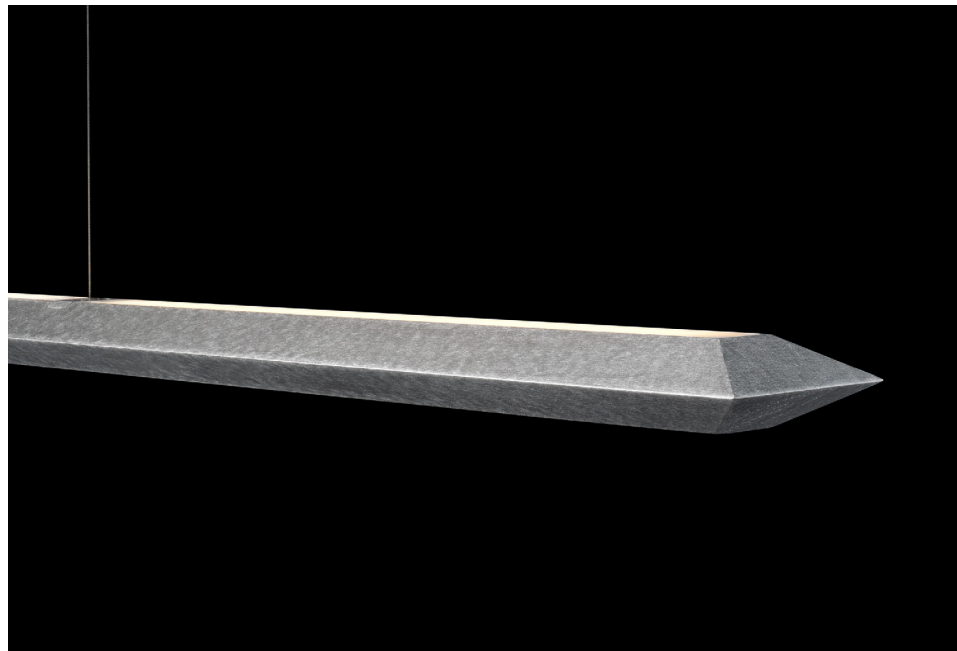

Stealth Pendant

boyd

Shown In Gossamer Aluminum

Stealth Pendant

Designed by Schuyler Sweet, the Stealth Pendant is machined from aluminum creating a slender modern form defined by crisp contours and angles. Available in various standard lengths, the Stealth Pendant provides evenly distributed performance illumination on to surfaces below and above. Ideal for kitchen islands, dining tables, and contemporary interior settings.

MATERIAL

Aluminum

FINISHES

Black Granite, Dark Bronze, Gossamer Aluminum, Light Bronze.

LAMPING/ DIMENSIONS

#C-10869

Standard 3000K/90+ CRI

43 total watts ~3600 Fixture Lumens

33 lbs

15 kg

CANOPY OPTIONS

Full size (integral drivers) or 2" Medallions (remote drivers)

NOTES

- UL listed (or equivalent) for damp locations
- All fixtures are Universal 120-277V.
- Up-light and down-light wired for use with either one or two circuits
- Specify Height: 12" - 72" (304-1829mm)
- The lamps standard in this fixture can be dimmed with 0-10v, ELV or MLV style dimmers.