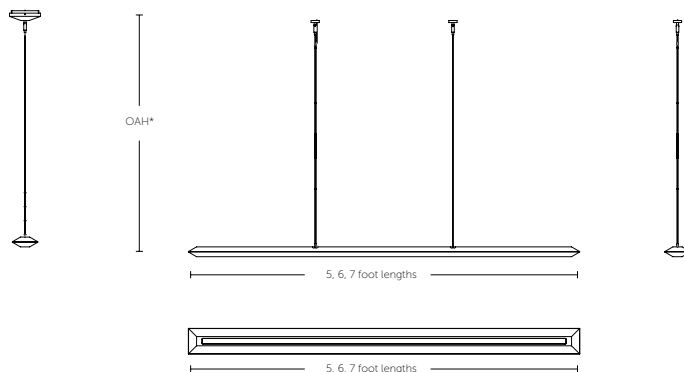

L 59.75" x W 4" x Frame Ht 1.5"

1518mm x 102mm x 38mm

25 lbs

11.4 kg

#C-10870

Standard 3000K/90+ CRI

50 total watts ~3600 Fixture Lumens

L 71.25" x W 4" x Frame Ht 1.5"

1822mm x 102mm x 38mm

29 lbs

13.2 kg

#C-10871

Standard 3000K/90+ CRI

56 total watts ~3600 Fixture Lumens

L 83.75" x W 4" x Frame Ht 1.5"

2127mm x 102mm x 38mm

33 lbs

15 kg

CANOPY OPTIONS

Full size (integral drivers) or 2" Medallions (remote drivers)

NOTES

- UL listed (or equivalent) for damp locations
- All fixtures are Universal 120-277V.
- Up-light and down-light wired for use with either one or two circuits
- Specify Height: 12" - 72" (304-1829mm)
- The lamps standard in this fixture can be dimmed with 0-10v, ELV or MLV style dimmers.

STEALTH 5', 6', 7'
C-10869

WITH INTEGRAL DRIVER

WITH REMOTE DRIVER