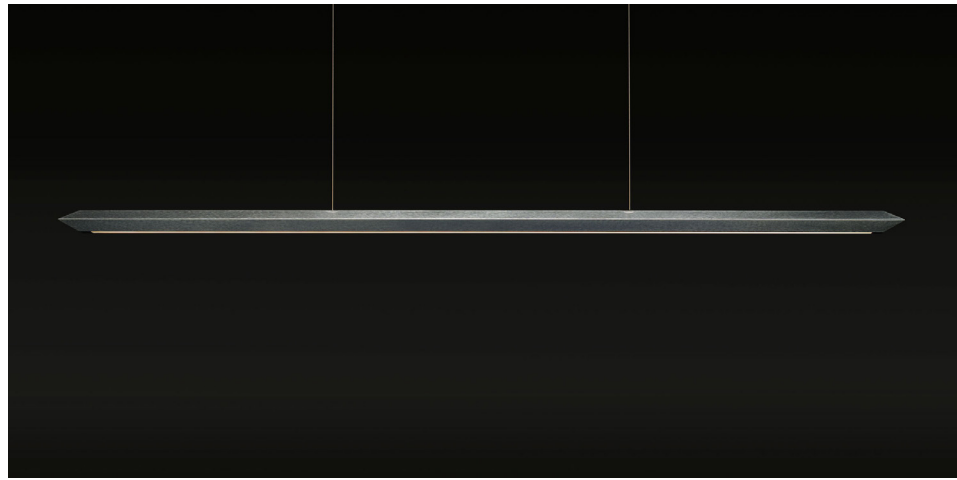

Stealth Pendant

boyd

Shown In Gossamer Aluminum

Stealth Pendant

Designed by Schuyler Sweet, the Stealth Pendant is machined from aluminum creating a slender modern form defined by crisp contours and angles. Available in various standard lengths, the Stealth Pendant provides evenly distributed performance illumination on to surfaces below and above. Ideal for kitchen islands, dining tables, and contemporary interior settings.

MATERIAL

Aluminum

FINISHES

Black Granite, Dark Bronze, Gossamer Aluminum, Light Bronze.

LAMPING/ DIMENSIONS

#C-10869

Standard 3000K/90+ CRI

43 total watts ~3600 Fixture Lumens

33 lbs

15 kg

CANOPY OPTIONS

Full size (integral drivers) or 2" Medallions (remote drivers)

NOTES

- UL listed (or equivalent) for damp locations
- All fixtures are Universal 120-277V.
- Up-light and down-light wired for use with either one or two circuits
- Specify Height: 12" - 72" (304-1829mm)
- The lamps standard in this fixture can be dimmed with 0-10v, ELV or MLV style dimmers.

STEALTH 5', 6', 7'
C-10869

WITH INTEGRAL DRIVER

WITH REMOTE DRIVER