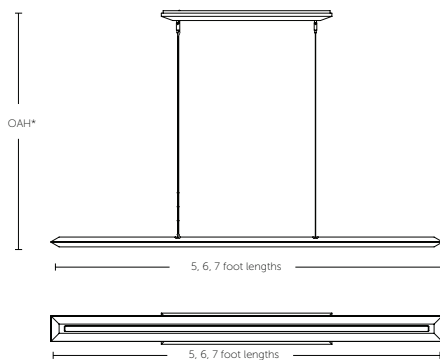

L 59.75" x W 4" x Frame Ht 1.5"

1518mm x 102mm x 38mm

25 lbs

11.4 kg

#C-10870

Standard 3000K/90+ CRI

50 total watts ~3600 Fixture Lumens

L 71.25" x W 4" x Frame Ht 1.5"

1822mm x 102mm x 38mm

29 lbs

13.2 kg

#C-10871

Standard 3000K/90+ CRI

56 total watts ~3600 Fixture Lumens

L 83.75" x W 4" x Frame Ht 1.5"

2127mm x 102mm x 38mm

33 lbs

15 kg

CANOPY OPTIONS

Full size (integral drivers) or 2" Medallions (remote drivers)

NOTES

- UL listed (or equivalent) for damp locations
- All fixtures are Universal 120-277V.
- Up-light and down-light wired for use with either one or two circuits
- Specify Height: 12" - 72" (304-1829mm)
- The lamps standard in this fixture can be dimmed with 0-10v, ELV or MLV style dimmers.

STEALTH 5', 6', 7'
C-10869

WITH INTEGRAL DRIVER

WITH REMOTE DRIVER